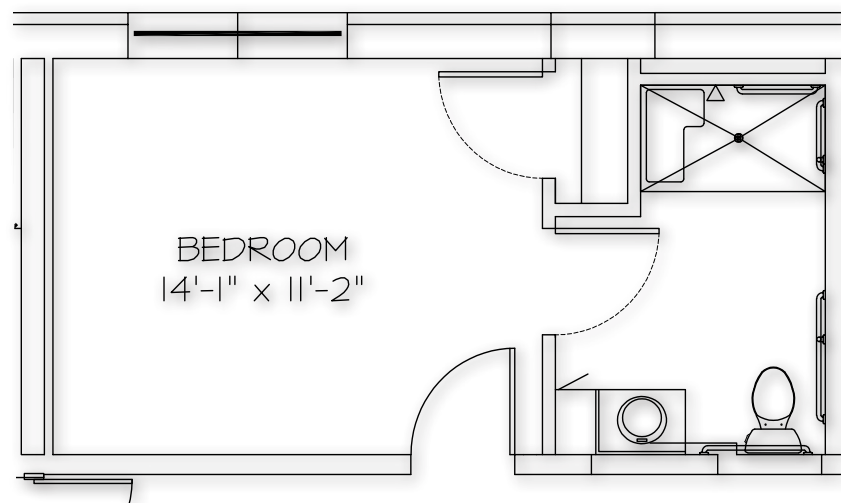

FLOOR PLANS

STUDIO APARTMENTS

THE MOON ROOM

357 Sq. Ft.

THE SUN ROOM

335 Sq. Ft.

FLOOR PLANS

STUDIO APARTMENTS

THE BUTTERFLY ROOM

387 Sq. Ft.

THE LEAF ROOM

268 Sq. Ft.

FLOOR PLANS

STUDIO APARTMENTS

THE FLOWER ROOM

266 Sq. Ft.

THE PINE CONE ROOM

296 Sq. Ft.

FLOOR PLANS

STUDIO APARTMENTS

THE GRAPES ROOM

296 Sq. Ft.

THE FISH ROOM

297 Sq. Ft.