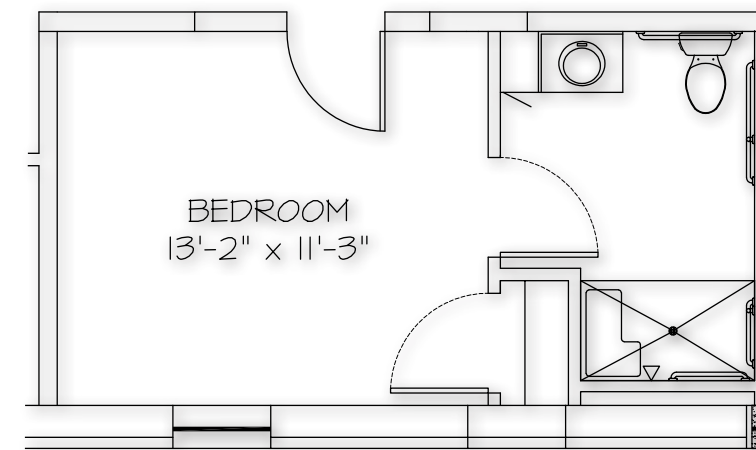

THE BUTTERFLY ROOM

387 Sq. Ft.

THE LEAF ROOM

268 Sq. Ft.

FLOOR PLANS

STUDIO APARTMENTS

THE FLOWER ROOM

266 Sq. Ft.

THE PINE CONE ROOM

296 Sq. Ft.

FLOOR PLANS

STUDIO APARTMENTS

THE GRAPES ROOM

296 Sq. Ft.

THE FISH ROOM

297 Sq. Ft.

FLOOR PLANS

STUDIO APARTMENTS

THE DOVE ROOM

396 Sq. Ft.

FLOOR PLANS

STUDIO APARTMENTS

THE FROG ROOM

282 Sq. Ft.

THE CARDINAL ROOM

304 Sq. Ft.