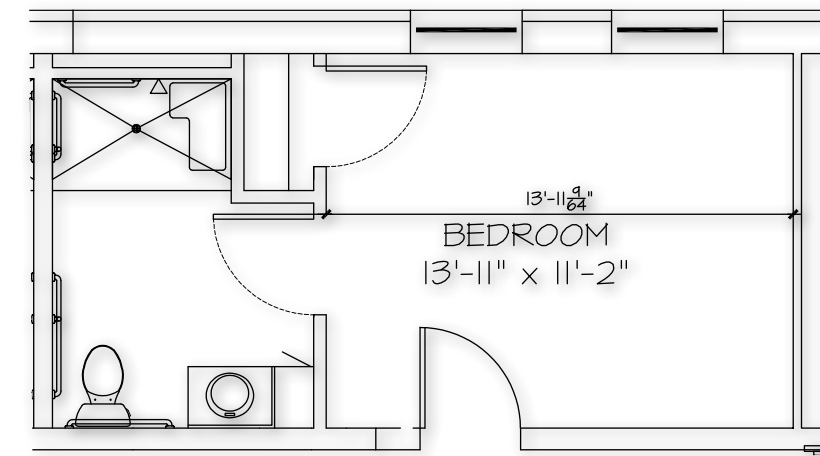

THE BUTTERFLY ROOM

387 Sq. Ft.

THE LEAF ROOM

268 Sq. Ft.

FLOOR PLANS

STUDIO APARTMENTS

THE FLOWER ROOM

266 Sq. Ft.

THE PINE CONE ROOM

296 Sq. Ft.

FLOOR PLANS

STUDIO APARTMENTS

THE GRAPES ROOM

296 Sq. Ft.

THE FISH ROOM

297 Sq. Ft.

FLOOR PLANS

STUDIO APARTMENTS

THE DOVE ROOM

396 Sq. Ft.

FLOOR PLANS

STUDIO APARTMENTS

THE FROG ROOM

282 Sq. Ft.

THE CARDINAL ROOM

304 Sq. Ft.