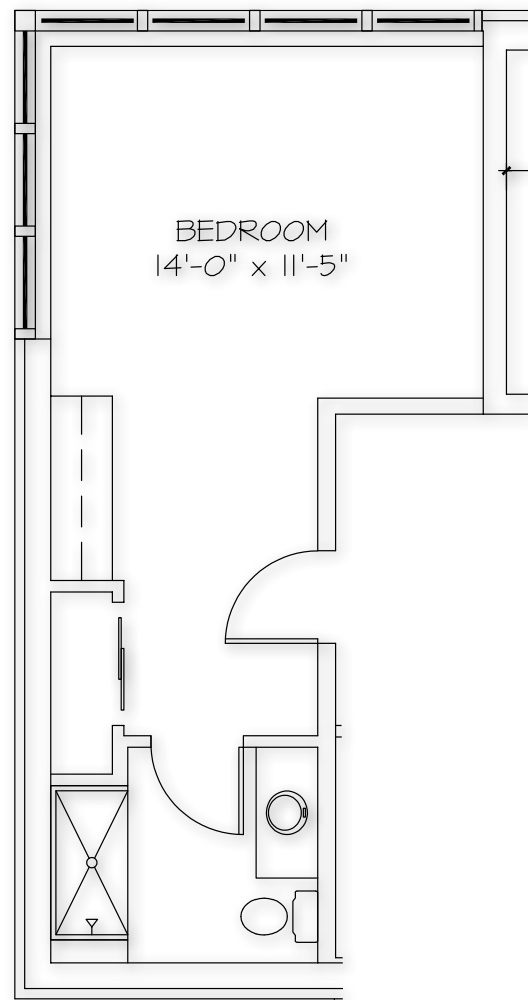

THE BUTTERFLY ROOM

387 Sq. Ft.

THE LEAF ROOM

268 Sq. Ft.

FLOOR PLANS

STUDIO APARTMENTS

THE FLOWER ROOM

266 Sq. Ft.

THE PINE CONE ROOM

296 Sq. Ft.

FLOOR PLANS

STUDIO APARTMENTS

THE GRAPES ROOM

296 Sq. Ft.

THE FISH ROOM

297 Sq. Ft.

FLOOR PLANS

STUDIO APARTMENTS

THE DOVE ROOM

396 Sq. Ft.

FLOOR PLANS

STUDIO APARTMENTS

THE FROG ROOM

282 Sq. Ft.

THE CARDINAL ROOM

304 Sq. Ft.