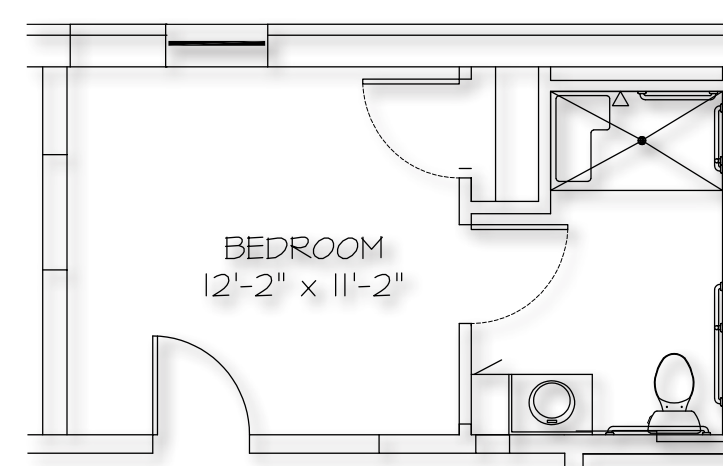

FLOOR PLANS

STUDIO APARTMENTS

THE MOON ROOM

357 Sq. Ft.

THE SUN ROOM

335 Sq. Ft.

FLOOR PLANS

STUDIO APARTMENTS

THE BUTTERFLY ROOM

387 Sq. Ft.

THE LEAF ROOM

268 Sq. Ft.

FLOOR PLANS

STUDIO APARTMENTS

THE FLOWER ROOM

266 Sq. Ft.

THE PINE CONE ROOM

296 Sq. Ft.

FLOOR PLANS

STUDIO APARTMENTS

THE GRAPES ROOM

296 Sq. Ft.

THE FISH ROOM

297 Sq. Ft.

THE CARDINAL ROOM

304 Sq. Ft.