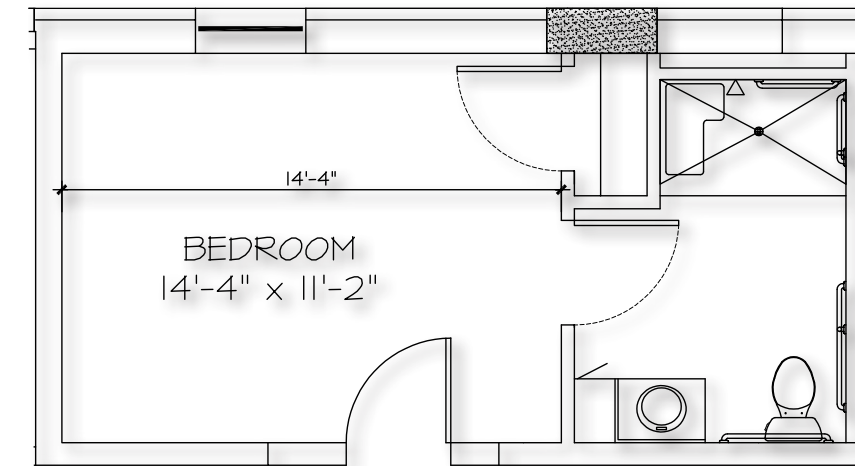

THE BUTTERFLY ROOM

387 Sq. Ft.

THE LEAF ROOM

268 Sq. Ft.

FLOOR PLANS

STUDIO APARTMENTS

THE FLOWER ROOM

266 Sq. Ft.

THE PINE CONE ROOM

296 Sq. Ft.

FLOOR PLANS

STUDIO APARTMENTS

THE GRAPES ROOM

296 Sq. Ft.

THE FISH ROOM

297 Sq. Ft.

FLOOR PLANS

STUDIO APARTMENTS

THE DOVE ROOM

396 Sq. Ft.

FLOOR PLANS

STUDIO APARTMENTS

THE FROG ROOM

282 Sq. Ft.