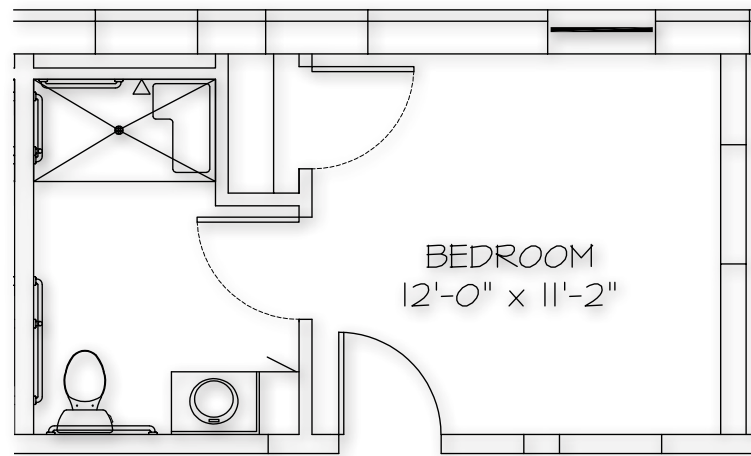

FLOOR PLANS

STUDIO APARTMENTS

THE MOON ROOM

357 Sq. Ft.

THE SUN ROOM

335 Sq. Ft.

FLOOR PLANS

STUDIO APARTMENTS

THE BUTTERFLY ROOM

387 Sq. Ft.

THE LEAF ROOM

268 Sq. Ft.

FLOOR PLANS

STUDIO APARTMENTS

THE FLOWER ROOM

266 Sq. Ft.

THE PINE CONE ROOM

296 Sq. Ft.

FLOOR PLANS

STUDIO APARTMENTS

THE GRAPES ROOM

296 Sq. Ft.

THE FISH ROOM

297 Sq. Ft.

THE CARDINAL ROOM

304 Sq. Ft.