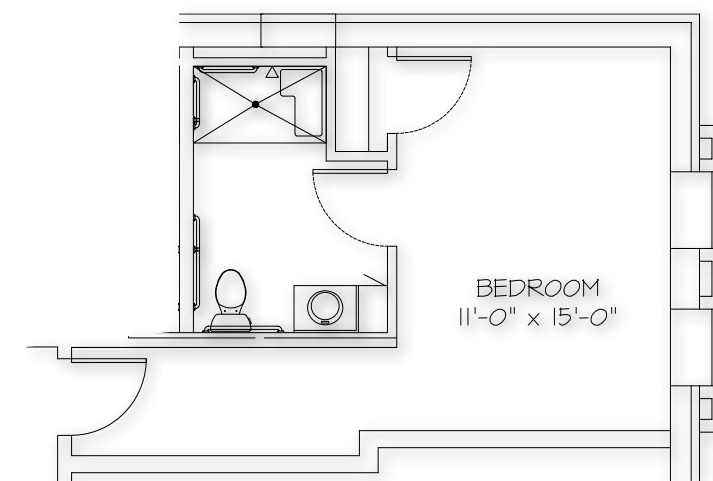

FLOOR PLANS

STUDIO APARTMENTS

THE MOON ROOM

357 Sq. Ft.

THE SUN ROOM

335 Sq. Ft.

FLOOR PLANS

STUDIO APARTMENTS

THE BUTTERFLY ROOM

387 Sq. Ft.

THE LEAF ROOM

268 Sq. Ft.

FLOOR PLANS

STUDIO APARTMENTS

THE FLOWER ROOM

266 Sq. Ft.

THE PINE CONE ROOM

296 Sq. Ft.

FLOOR PLANS

STUDIO APARTMENTS

THE GRAPES ROOM

296 Sq. Ft.

THE FISH ROOM

297 Sq. Ft.

THE CARDINAL ROOM

304 Sq. Ft.