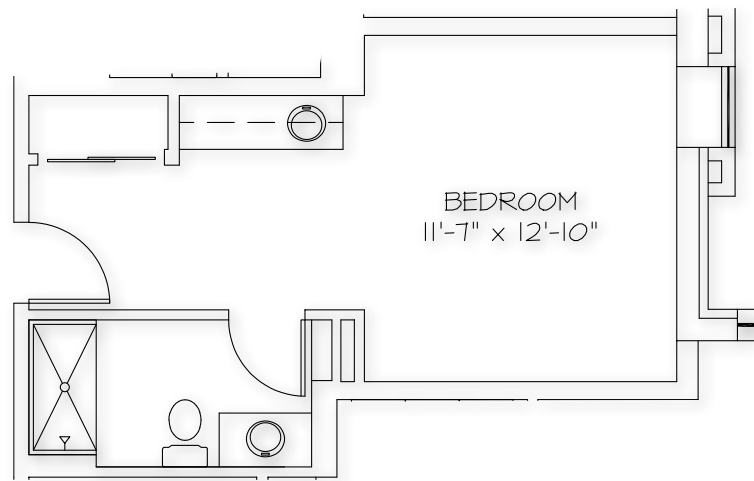

FLOOR PLANS

STUDIO APARTMENTS

THE MOON ROOM

357 Sq. Ft.

THE SUN ROOM

335 Sq. Ft.

FLOOR PLANS

STUDIO APARTMENTS

THE BUTTERFLY ROOM

387 Sq. Ft.

THE LEAF ROOM

268 Sq. Ft.

FLOOR PLANS

STUDIO APARTMENTS

THE FLOWER ROOM

266 Sq. Ft.

THE PINE CONE ROOM

296 Sq. Ft.

FLOOR PLANS

STUDIO APARTMENTS

THE GRAPES ROOM

296 Sq. Ft.

THE FISH ROOM

297 Sq. Ft.

THE CARDINAL ROOM

304 Sq. Ft.