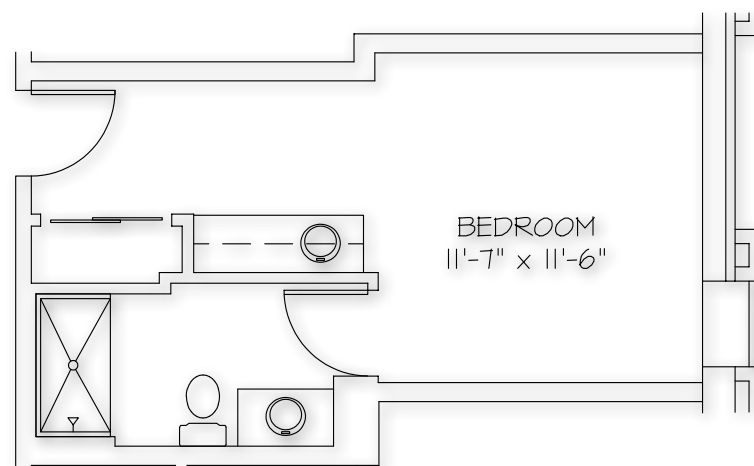

FLOOR PLANS

STUDIO APARTMENTS

THE MOON ROOM

357 Sq. Ft.

THE SUN ROOM

335 Sq. Ft.

FLOOR PLANS

STUDIO APARTMENTS

THE BUTTERFLY ROOM

387 Sq. Ft.

THE LEAF ROOM

268 Sq. Ft.

FLOOR PLANS

STUDIO APARTMENTS

THE FLOWER ROOM

266 Sq. Ft.

THE PINE CONE ROOM

296 Sq. Ft.

FLOOR PLANS

STUDIO APARTMENTS

THE GRAPES ROOM

296 Sq. Ft.

THE FISH ROOM

297 Sq. Ft.

THE CARDINAL ROOM

304 Sq. Ft.