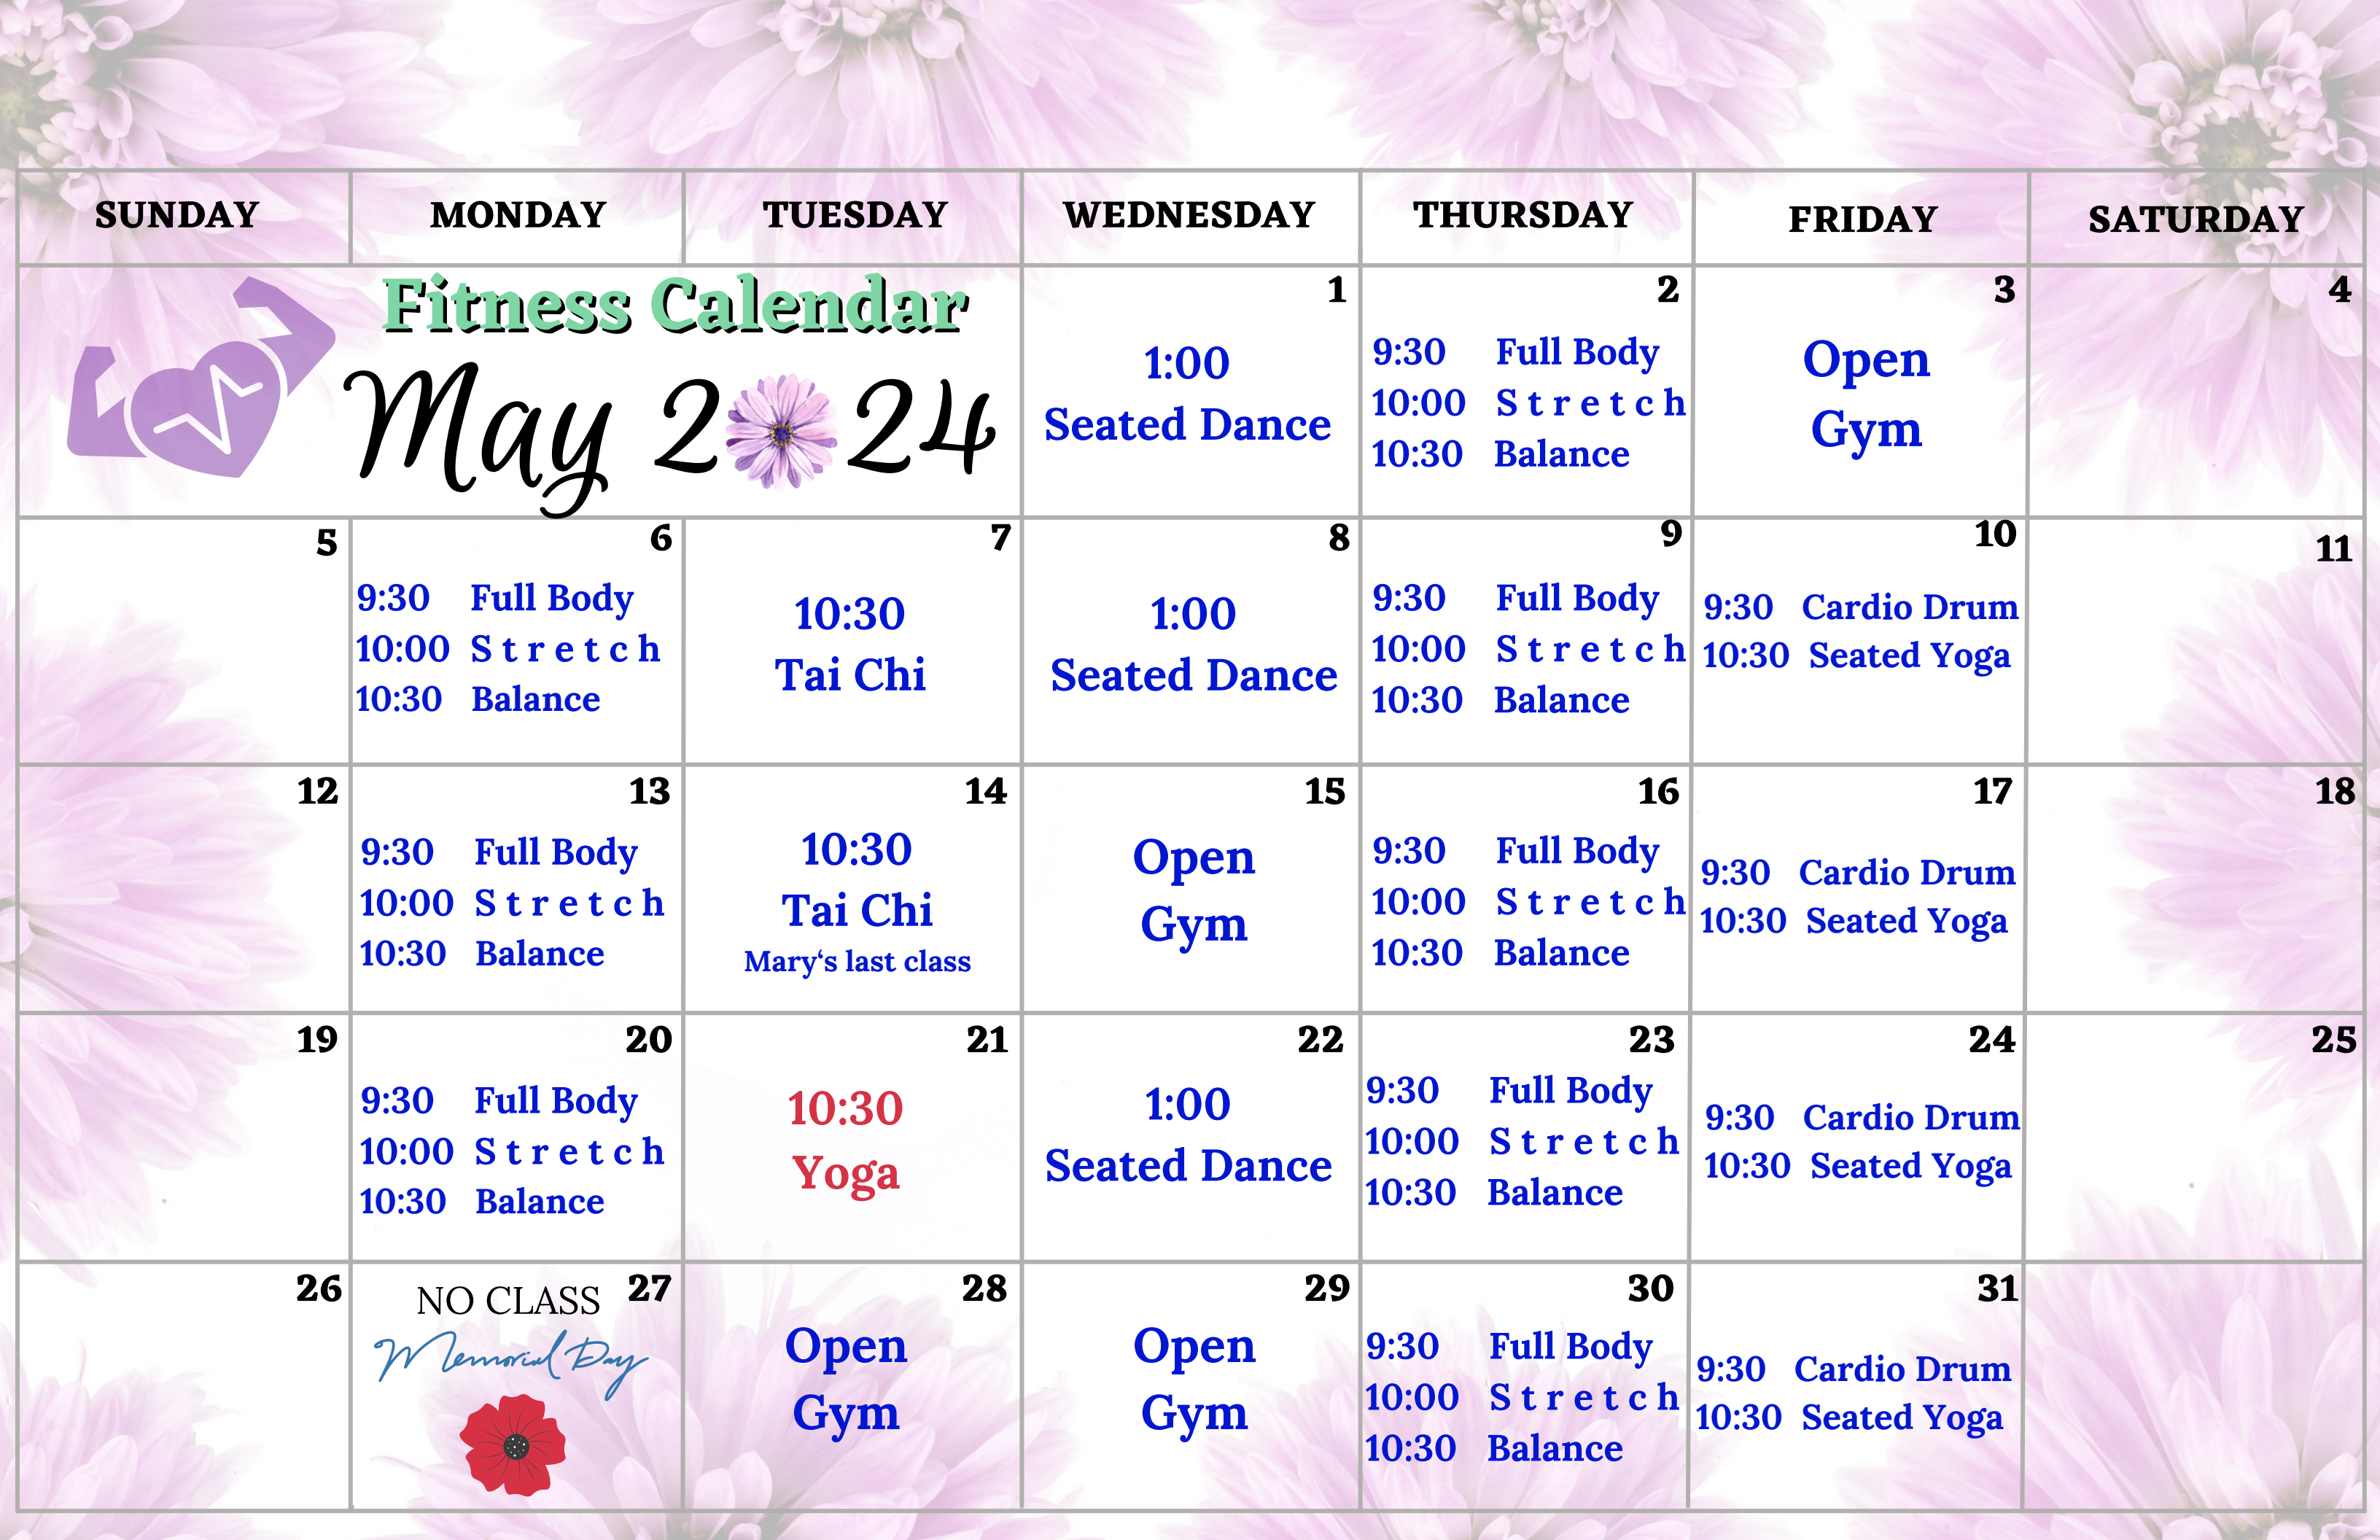

SUNDAY

MONDAY

TUESDAY

WEDNESDAY

THURSDAY

FRIDAY

SATURDAY